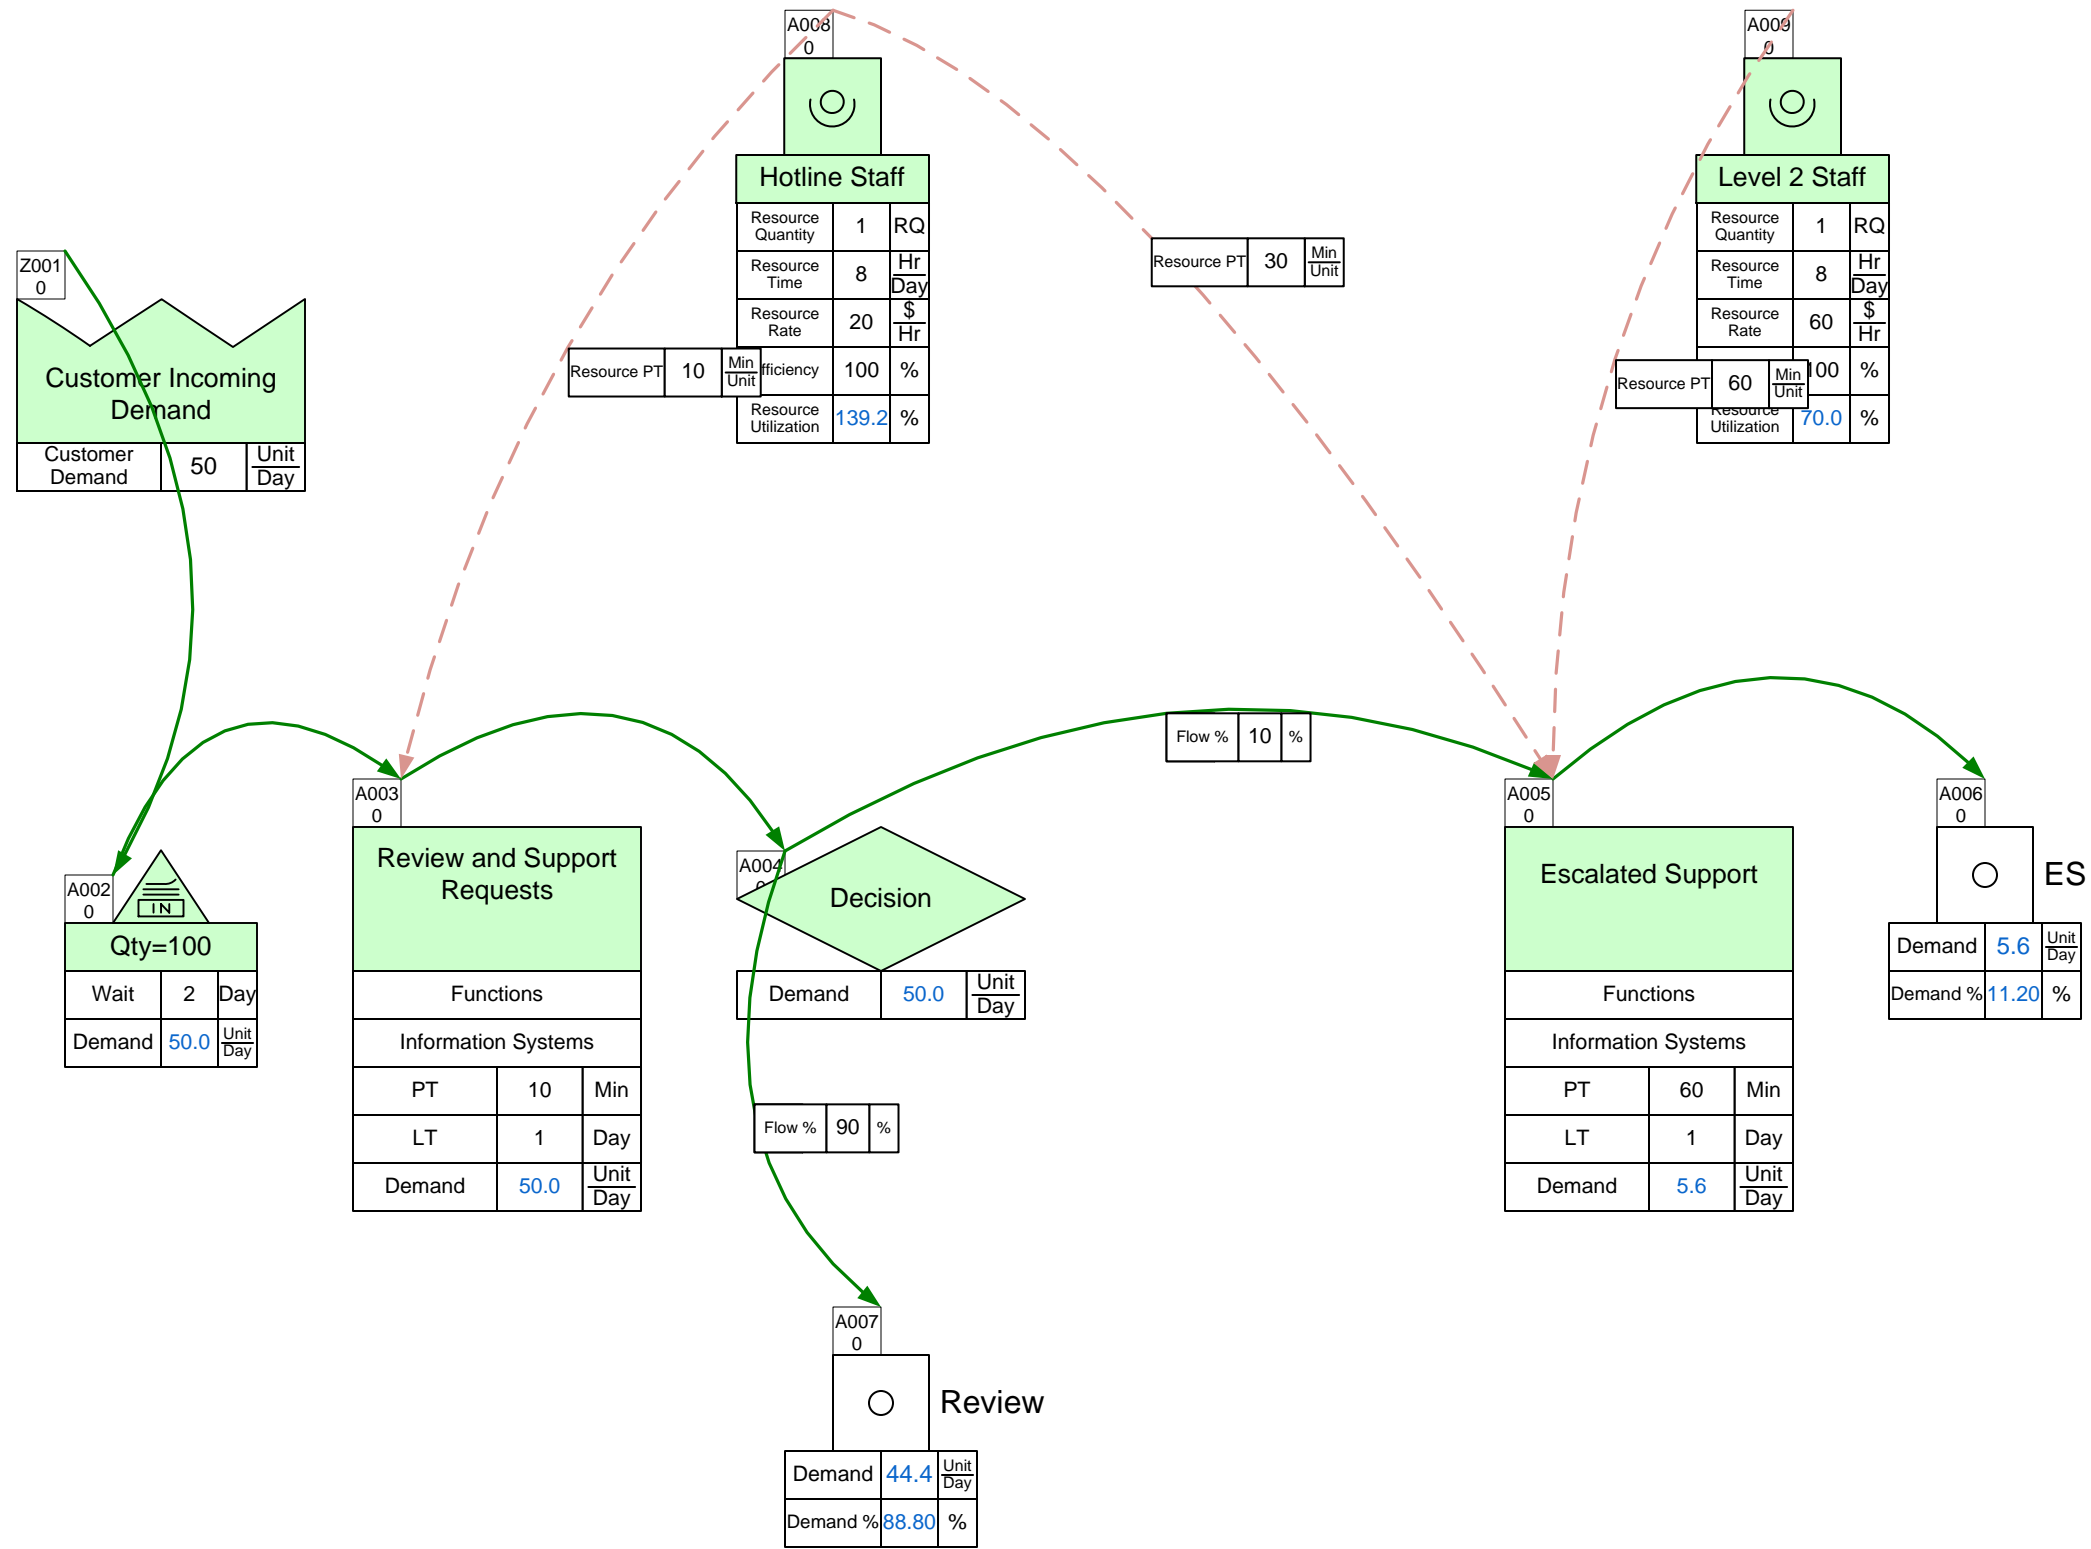

Problem: Incorrect Routing

Some of the support requests are rejected at Review because of incorrect routing, typically at 10%. Show the impact on the map.

Units	Day	Wk	Year
	8	5	52
	Hr	Day	Wk

Solution: Incorrect Routing

Some of the support requests are rejected at Review because of incorrect routing, typically at 10%. Show the impact on the map.