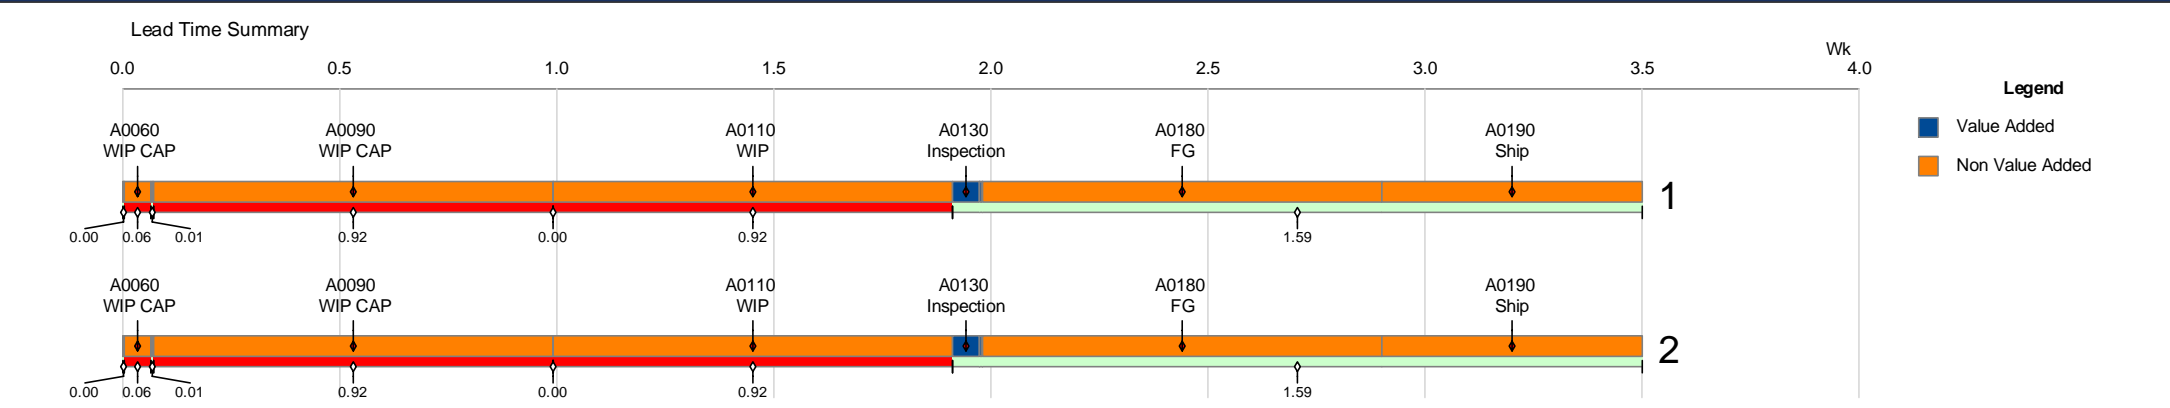

Lead Time Summary

Visual tool that shows the duration between the initiation of a process and its completion, breaking the time into Value added and Non Value added

Lead Time Chart

Nancy Such