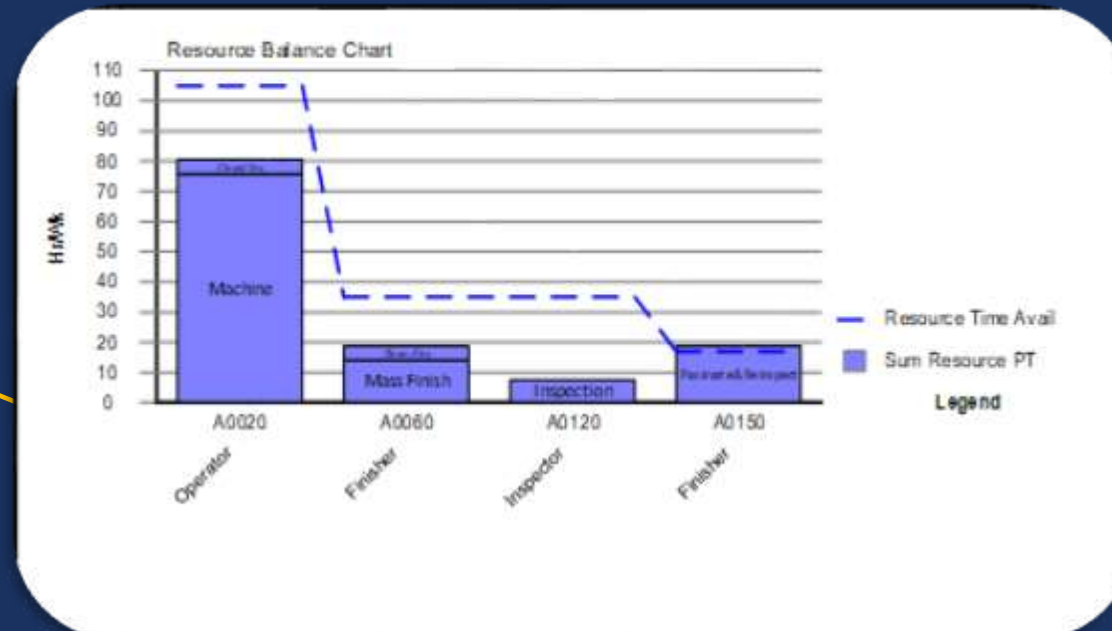

Resource Balance Chart

Provides a visual of the allocation and availability of resources, allowing for effective resource management and identification of potential bottlenecks or imbalances in the system.

Resource Balance Chart

Nancy Such