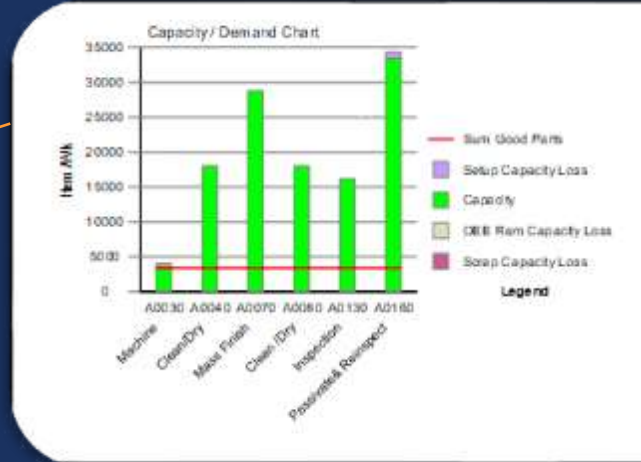

Launching a New Line and Achieving Balance With Digital Value Stream Maps

Unbalanced Resources

Capacity/Demand

Nancy Such