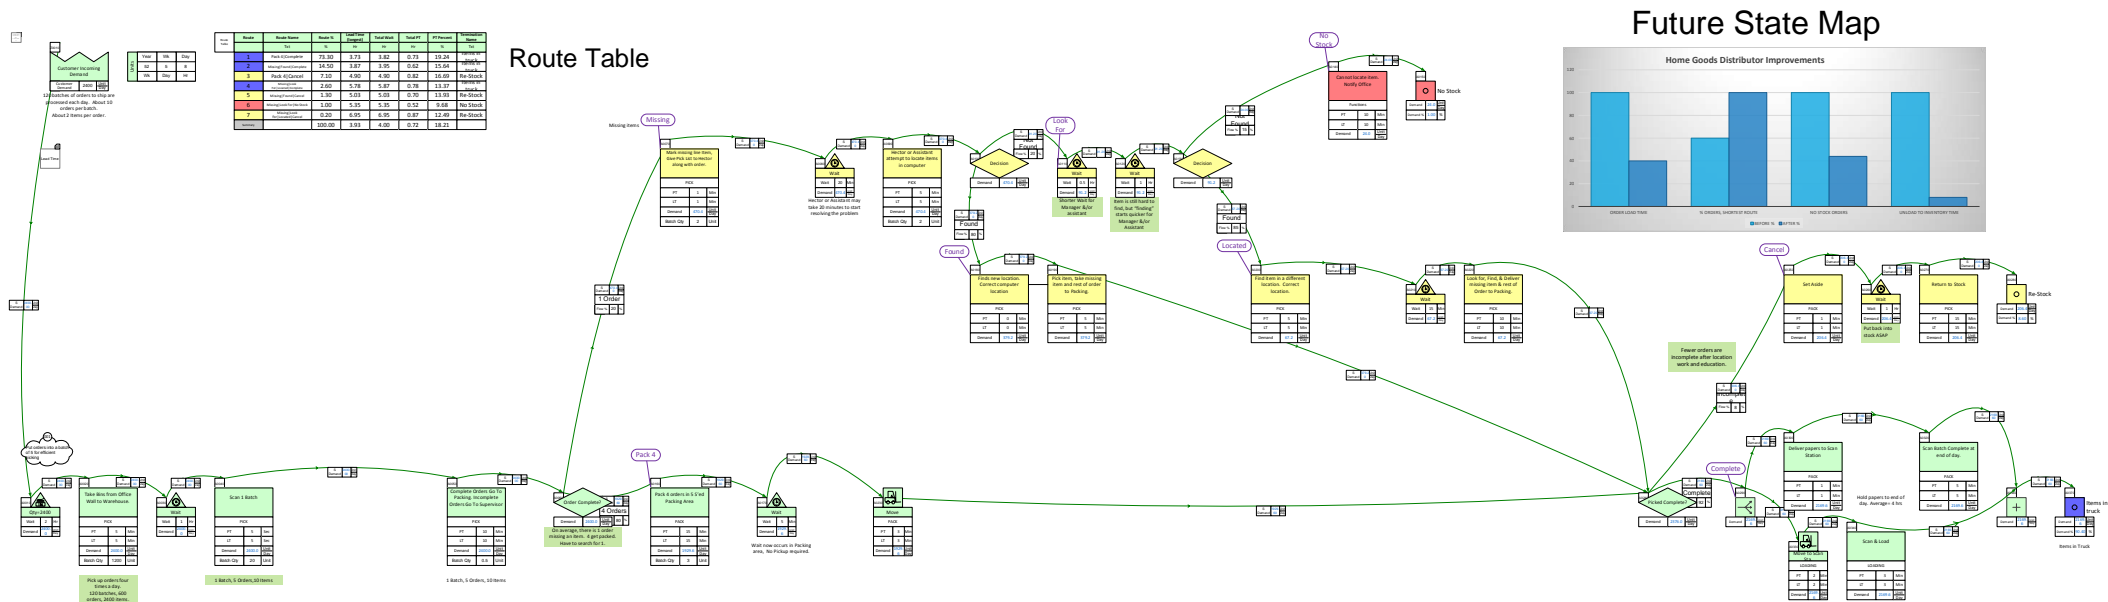

Future State eVSM Home Goods Distributor

Lead Time Chart