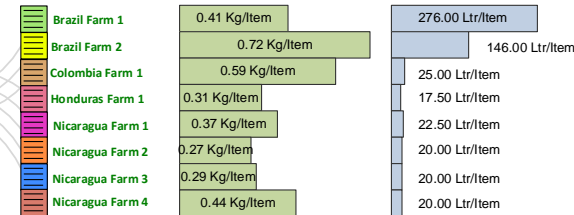

Visualize the overall map

Brazil Farm 2 : GHG footprint & water scarcity by activity