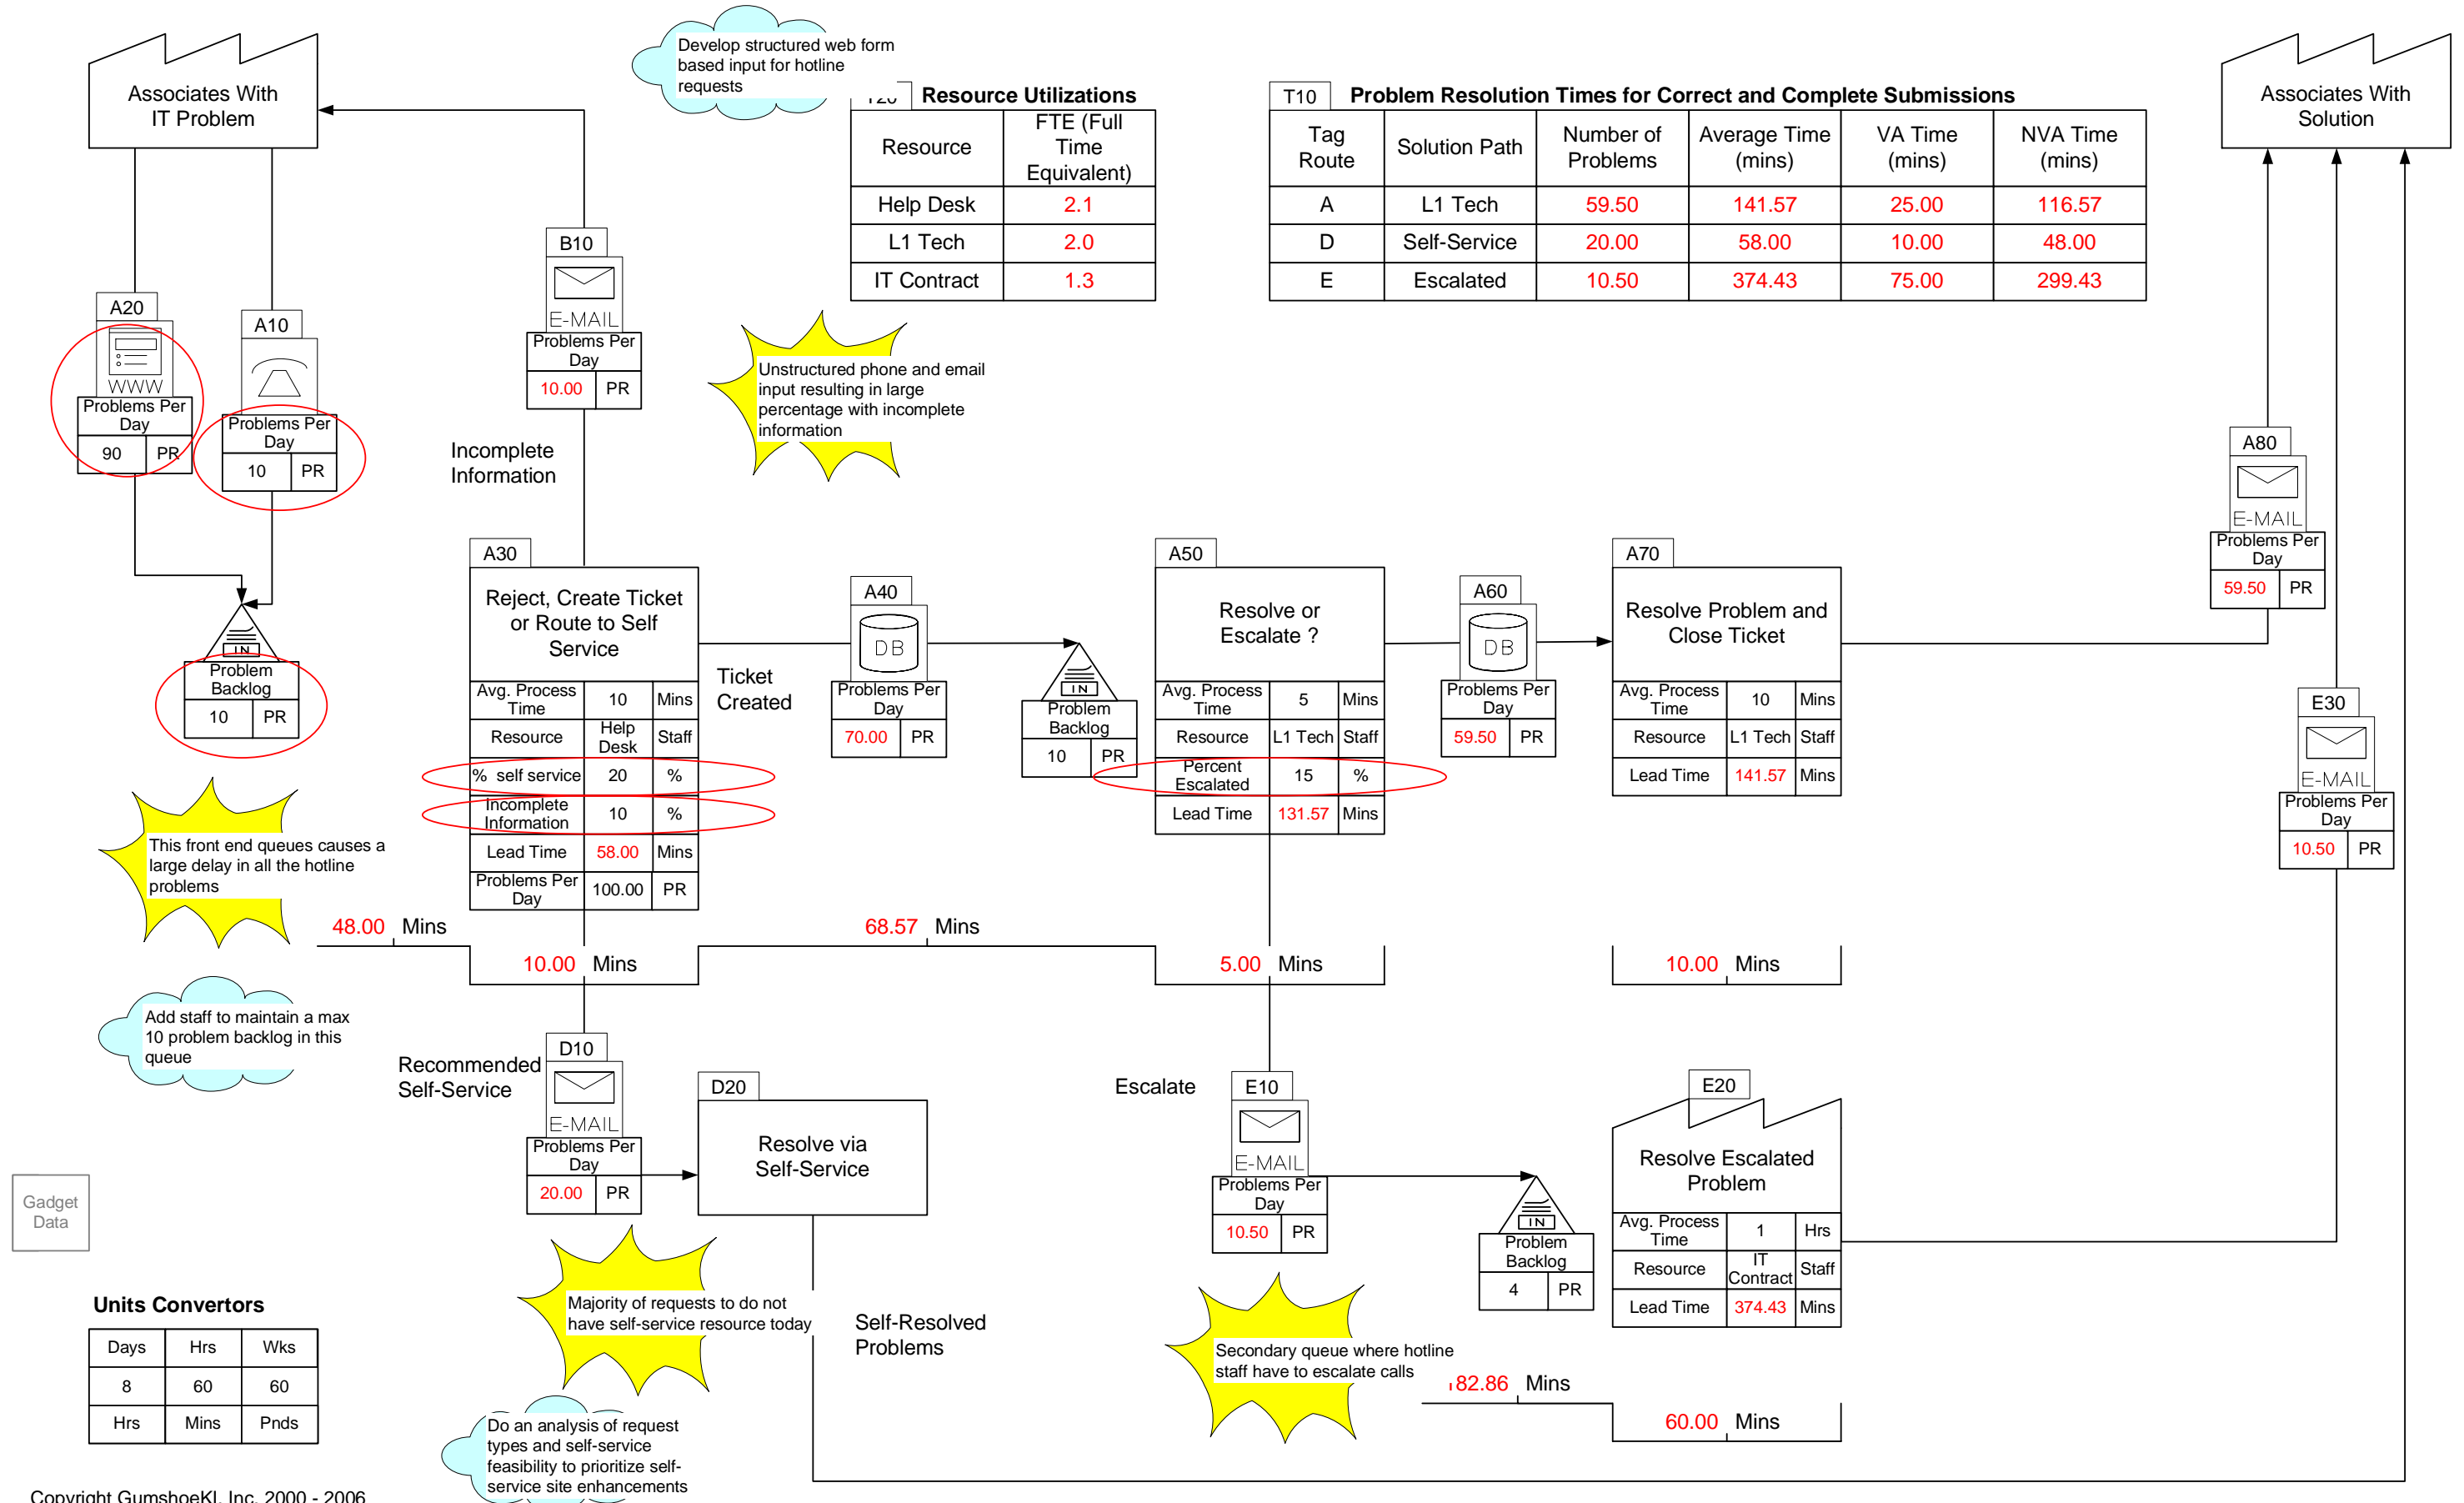

ATLAS IT Help Desk - Future State Map

Units Convertors

Days	Hrs	Wks
8	60	60
Hrs	Mins	Pnds